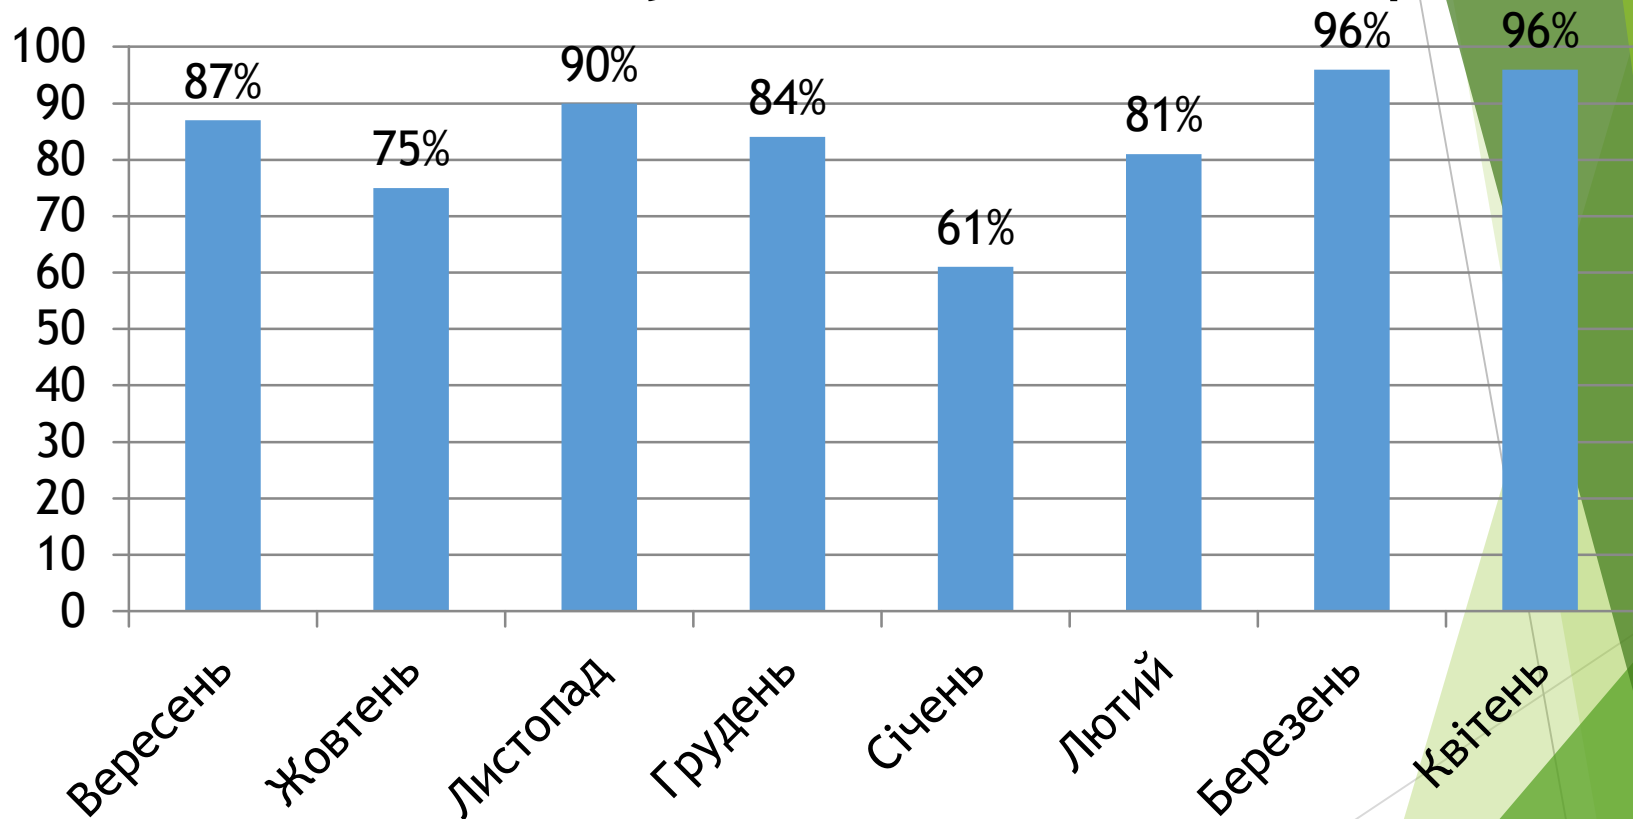

Відвідування дітей 2025–2026 н.р.

Назва ЗДО	К-ть дітей (мережа)	К-ть дітей по нормі	Назва місяця 2025-2026 н.р. відсоток до норми							
			Вересень	Жовтень	Листопад	Грудень	Січень	Лютий	Березень	Квітень
			% до норми	% до норми	% до норми	% до норми	% до норми	% до норми	% до норми	% до норми
ЗДО №1	140	100	89	87	97	93	65	84	100	93
ЗДО №2	169	125	96	84	98	93	70	86	95	94
ЗДО №5	92	65	85	72	79	81	61	71	82	84
ЗДО №6	200	135	98	85	102	95	67	85	100	99
ЗДО №8	85	65	96	88	96	92	73	82	88	89
ЗДО №9	35	30	90	83	87	87	53	87	86	93
ЦРД	180	135	84	77	78	78	58	66	85	80
ЗДО №13	135	100	90	82	92	86	58	72	90	92
ЗДО №14	250	192	80	78	90	84	61	73	86	89
ЗДО №16	210	173	73	59	73	64	48	56	80	82
Великомолоський ЗДО	32	30	61	61	67	58	40	58	81	59
Дідовицький ЗДО	14	15	60	61	49	44	41	49	62	59
Наталівський ЗДО	21	15	83	83	96	70	49	56	97	73
Пилиповицький ЗДО	42	40	65	59	62	58	50	55	61	60
ВСЬОГО	1605	1220	87	75	90	84	61	81	96	96

Відсоток відвідування дітей 2025-2026 н.р.